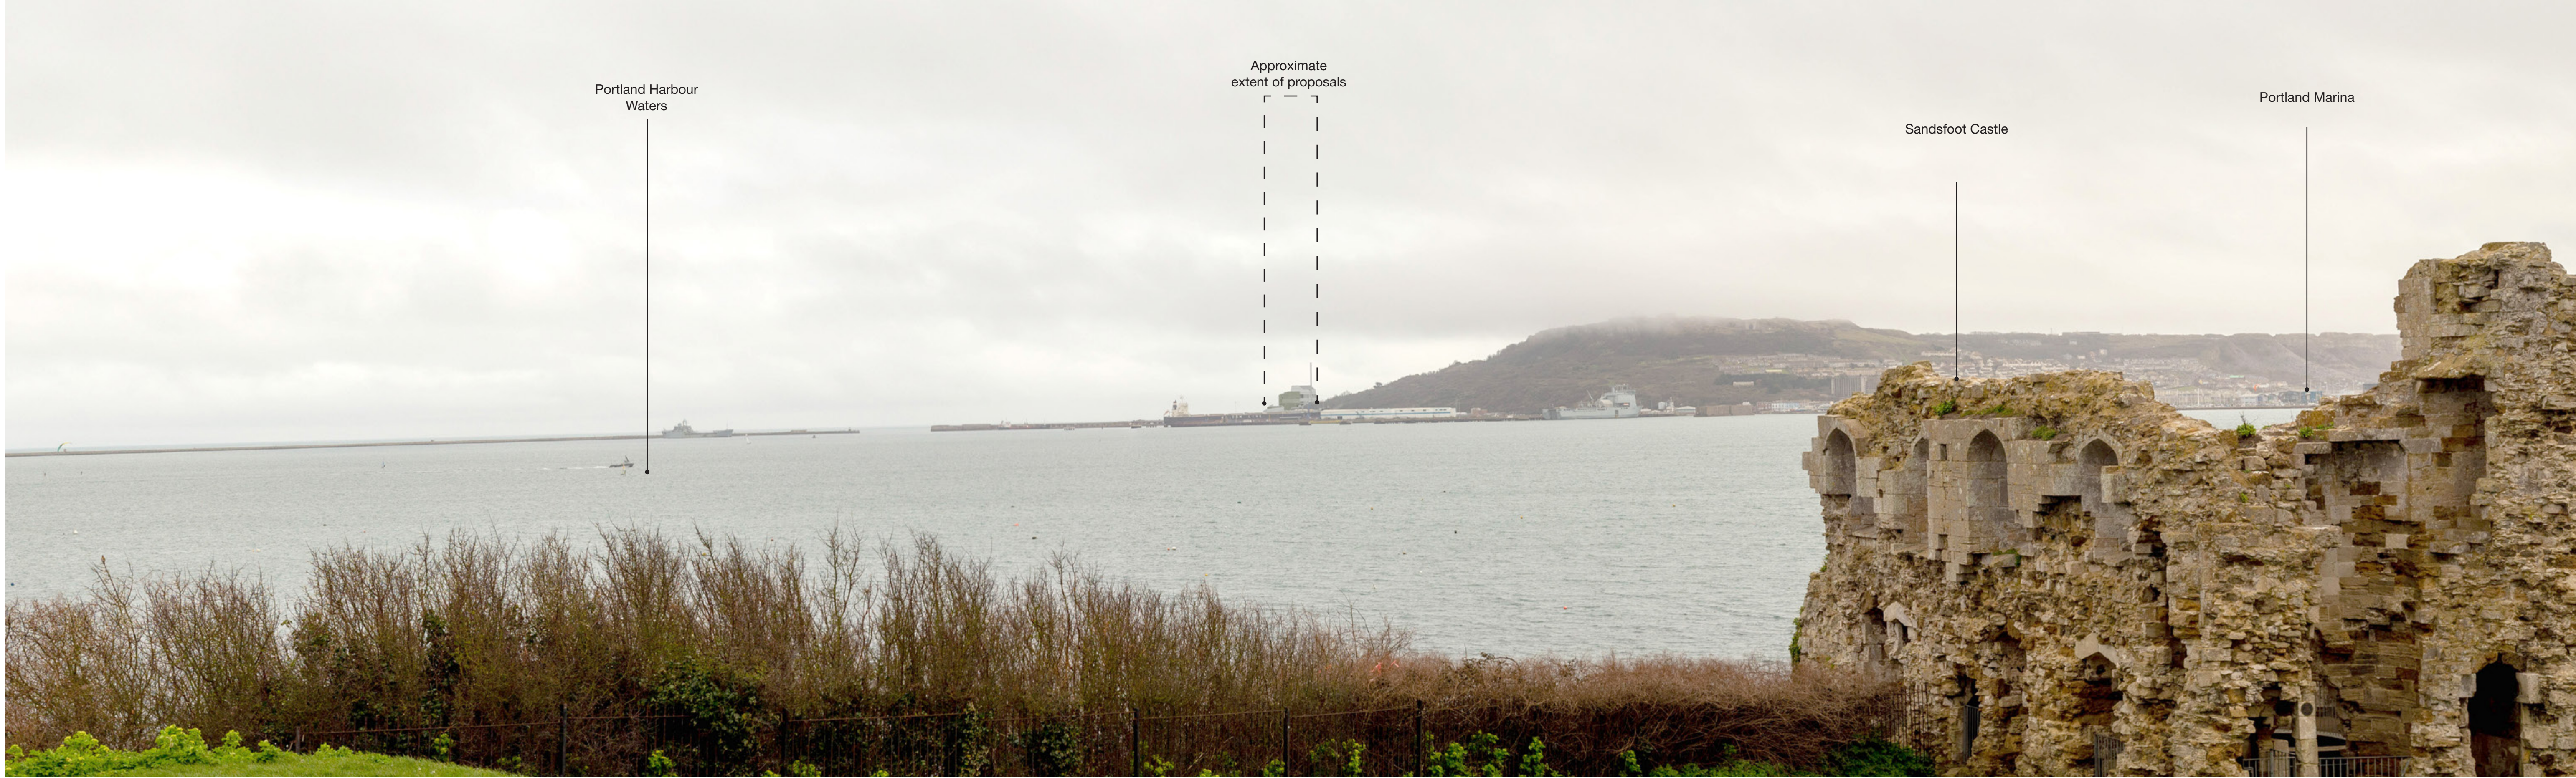

Taken from Ferry Bridge by Fishermans Quay
Visualisation type 4. To be viewed at a comfortable arm's length and printed at A1

Figure 9.32 Photomontage of viewpoint 8 winter